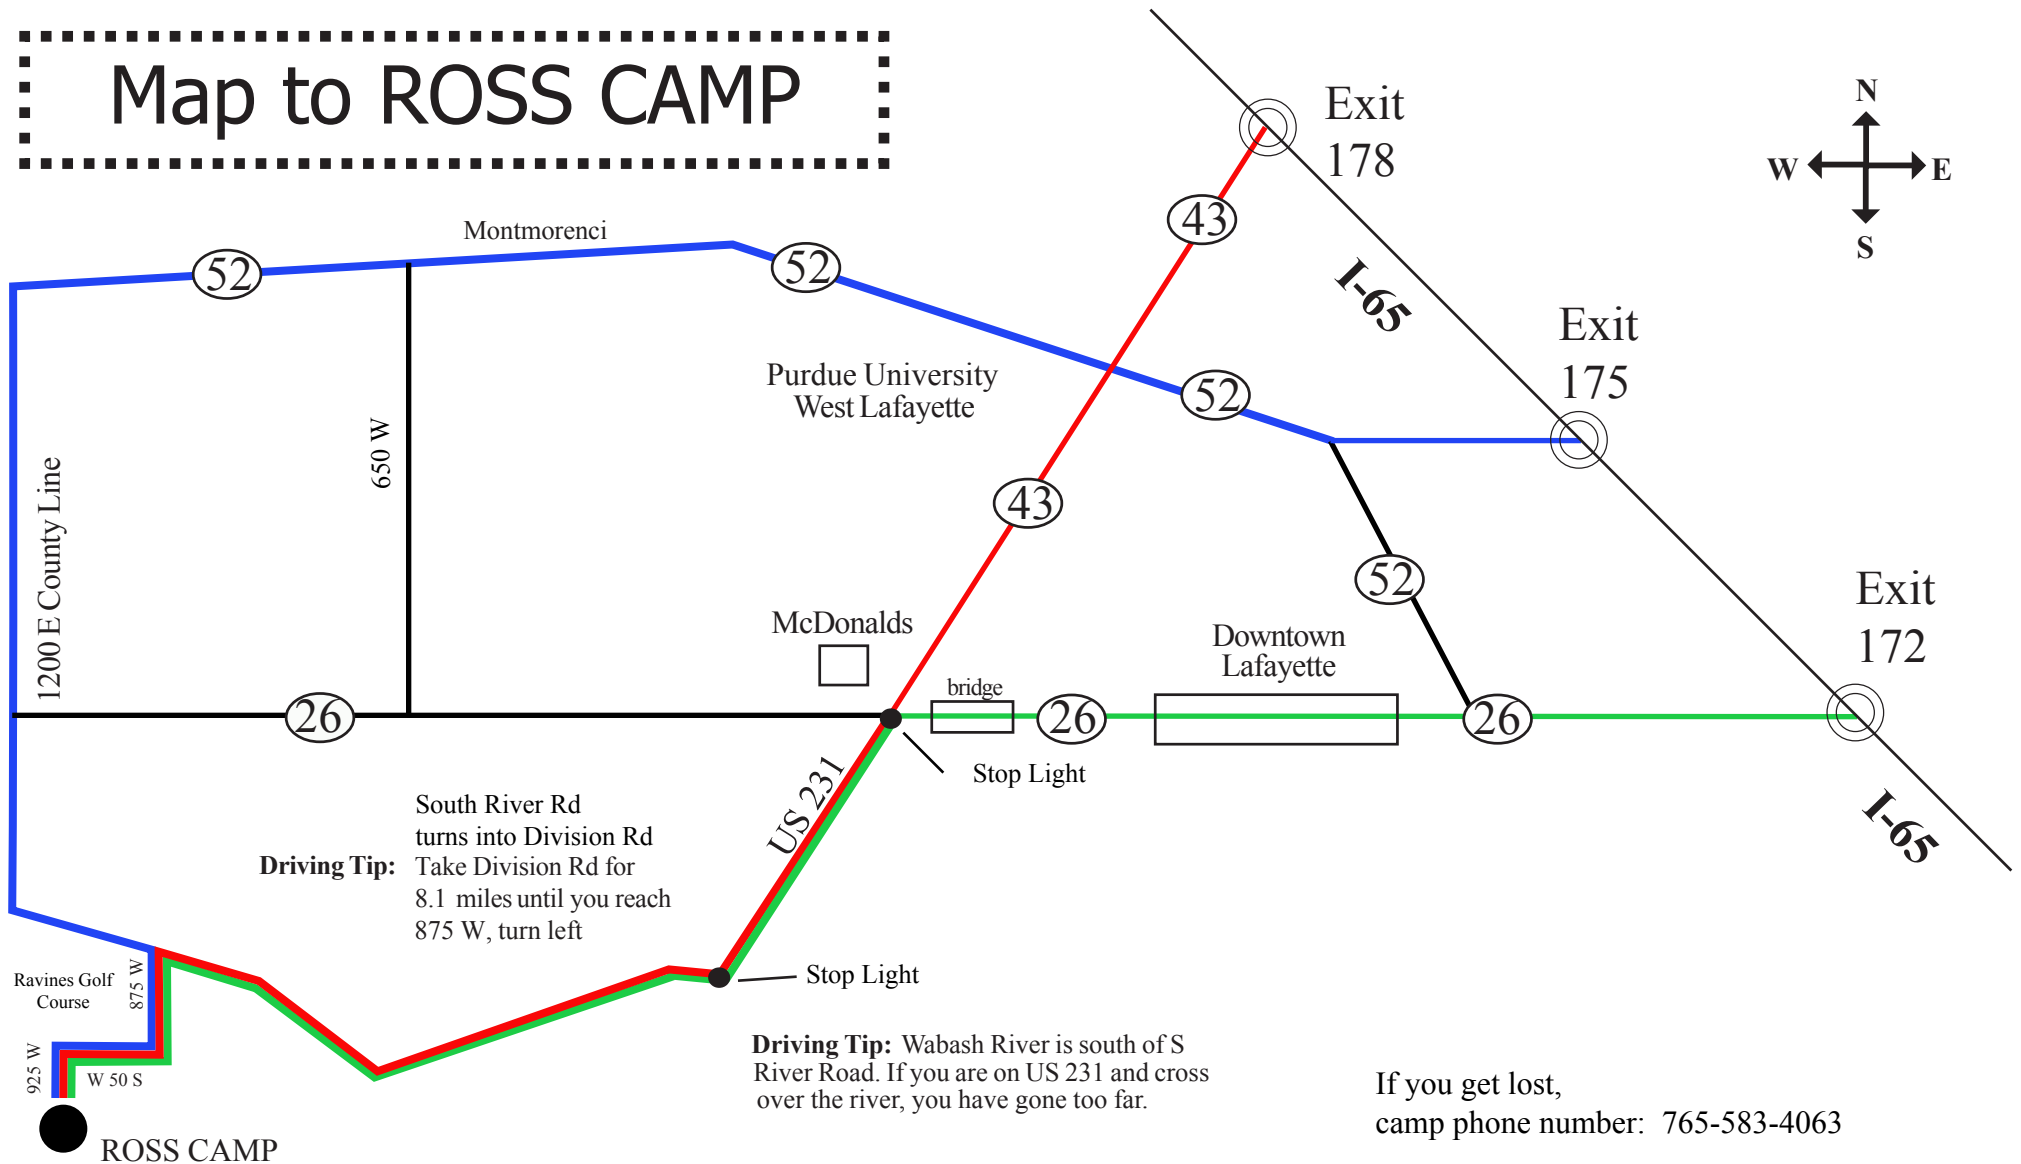

Map to ROSS CAMP

If you get lost,
camp phone number: 765-583-4063

Follow **RED** lines for directions from Exit # 178

- Take I-65
- Go to IN-43 (exit # 178 towards Lafayette/Rossville)
- IN-43 turn into US 231
- Turn right onto S. River Rd then immediate LEFT
- South River Rd becomes Division Rd
- Turn left at Golf Course on 875 W and follow to camp (BEST DIRECTIONS FROM I-65 NORTH)

Follow **BLUE** lines for directions from Exit # 175

- Take I-65
- Go to IN-25 (exit # 175 towards Lafayette/Rossville)
- Turn right onto 52, take this across IN-43
- Turn left on 1200 E County Line Rd
- Turn left onto Division Rd
- Turn right just before the Golf Course on 875 W and follow to camp

Follow **GREEN** lines for directions from Exit # 172

- Take I-65 N
- Go to IN-26 (exit # 172 towards Lafayette/Rossville)
- Turn West onto In-26 W (Stay on 26 W thru town & over bridge)
- Go to US 231 and turn left
- Turn right onto S River Rd then immediate LEFT
- South River Rd becomes Division Rd
- Turn left just at Golf Course on 875 W and follow to camp (BEST DIRECTIONS FROM I-65 SOUTH)